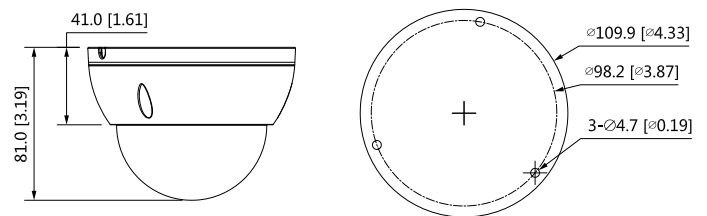

## Structure

Casing	Metal
Product Dimensions	81 mm × Φ109.9 mm (3.2" × Φ4.3")
Net Weight	0.35 kg (0.7 lb)
Gross Weight	0.50 kg (1.1 lb)

## Dimensions (mm[inch])