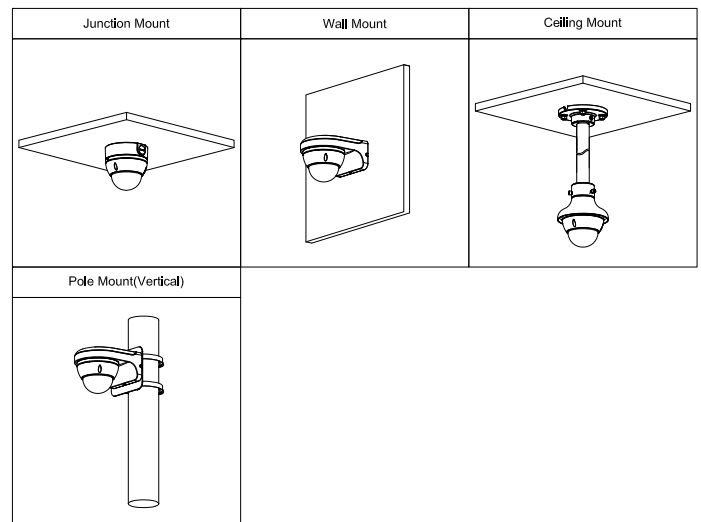

Entry Series | DH-IPC-HDBW1230E-S5

Environment

Operating Conditions	-40°C to +60°C (-40°F to +140°F)/less than ≤ 95%
Storage Temperature	-40°C to +60°C (-40°F to +140°F)
Protection	IP67; IK10

Structure

Casing	Metal
Product Dimensions	81 mm × Φ109.9 mm (3.2" × Φ4.3")
Net Weight	0.35 kg (0.7 lb)
Gross Weight	0.50 kg (1.1 lb)

Ordering Information

Type	Part Number	Description
2MP Camera	DH-IPC-HDBW1230EP-S5	2MP Entry IR Fixed Focal Dome Network Camera, PAL
	DH-IPC-HDBW1230EN-S5	2MP Entry IR Fixed Focal Dome Network Camera, NTSC
Accessories (optional)	PFA136	Junction Box
	PFB203W	Wall Mount
	PFA152-E	Pole Mount
	PFA106	Mount Adapter
	PFB220C	Ceiling Mount
	PFM321D	DC12V1A Power Adapter
	LR1002-1ET/1EC	Single-port Long Reach Ethernet over Coax Extender
	PFM900-E	Integrated Mount Tester